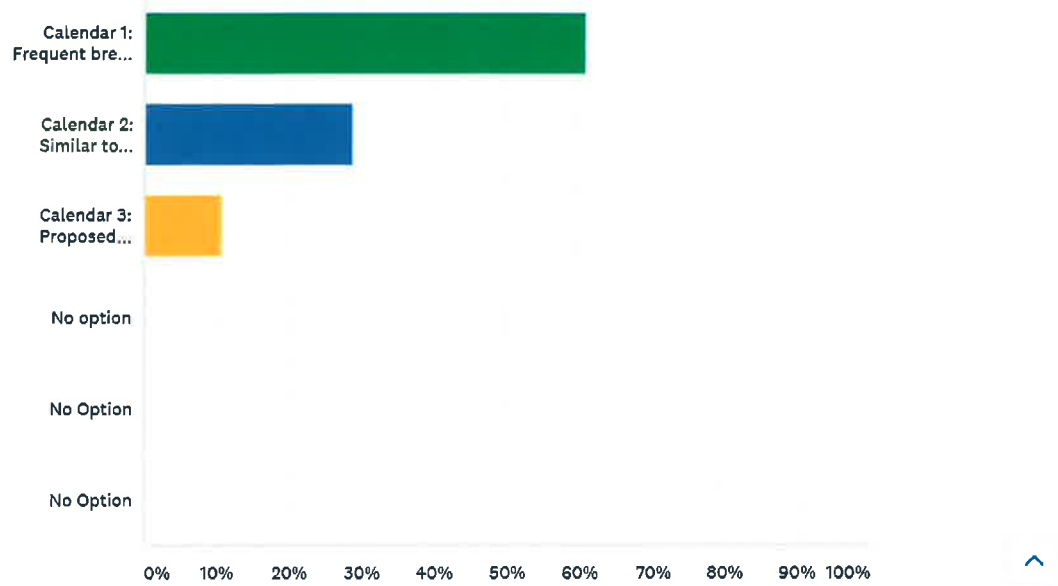

An email was sent to parents, students, and staff of the Gilmer County School System with a link to the 2020-2021 calendar survey. Each link could only be used once and we are able to see results of the survey by email address to verify that each email was only able to vote once. We received 1,538 responses. 60% Preferred Calendar 1 which is the calendar that is almost identical to Cherokee County and very similar to Cobb and Paulding as well. This is the calendar that I will recommend to the board for adoption this month. I am attaching a copy for your convenience.

I would prefer the following GCCSS calendar for the 2020-2021 school year:

Answered: 1,538 Skipped: 0

ANSWER CHOICES	RESPONSES
Calendar 1: Frequent breaks (Similar to Cherokee, Cobb & Paulding Counties)	60.60% 932
Calendar 2: Similar to Recent Gilmer County School System Calendars	28.74% 442
Calendar 3: Proposed Calendar for Fannin County Schools (to be presented for approval by the Fannin County BOE on February 13, 2020)	10.66% 164